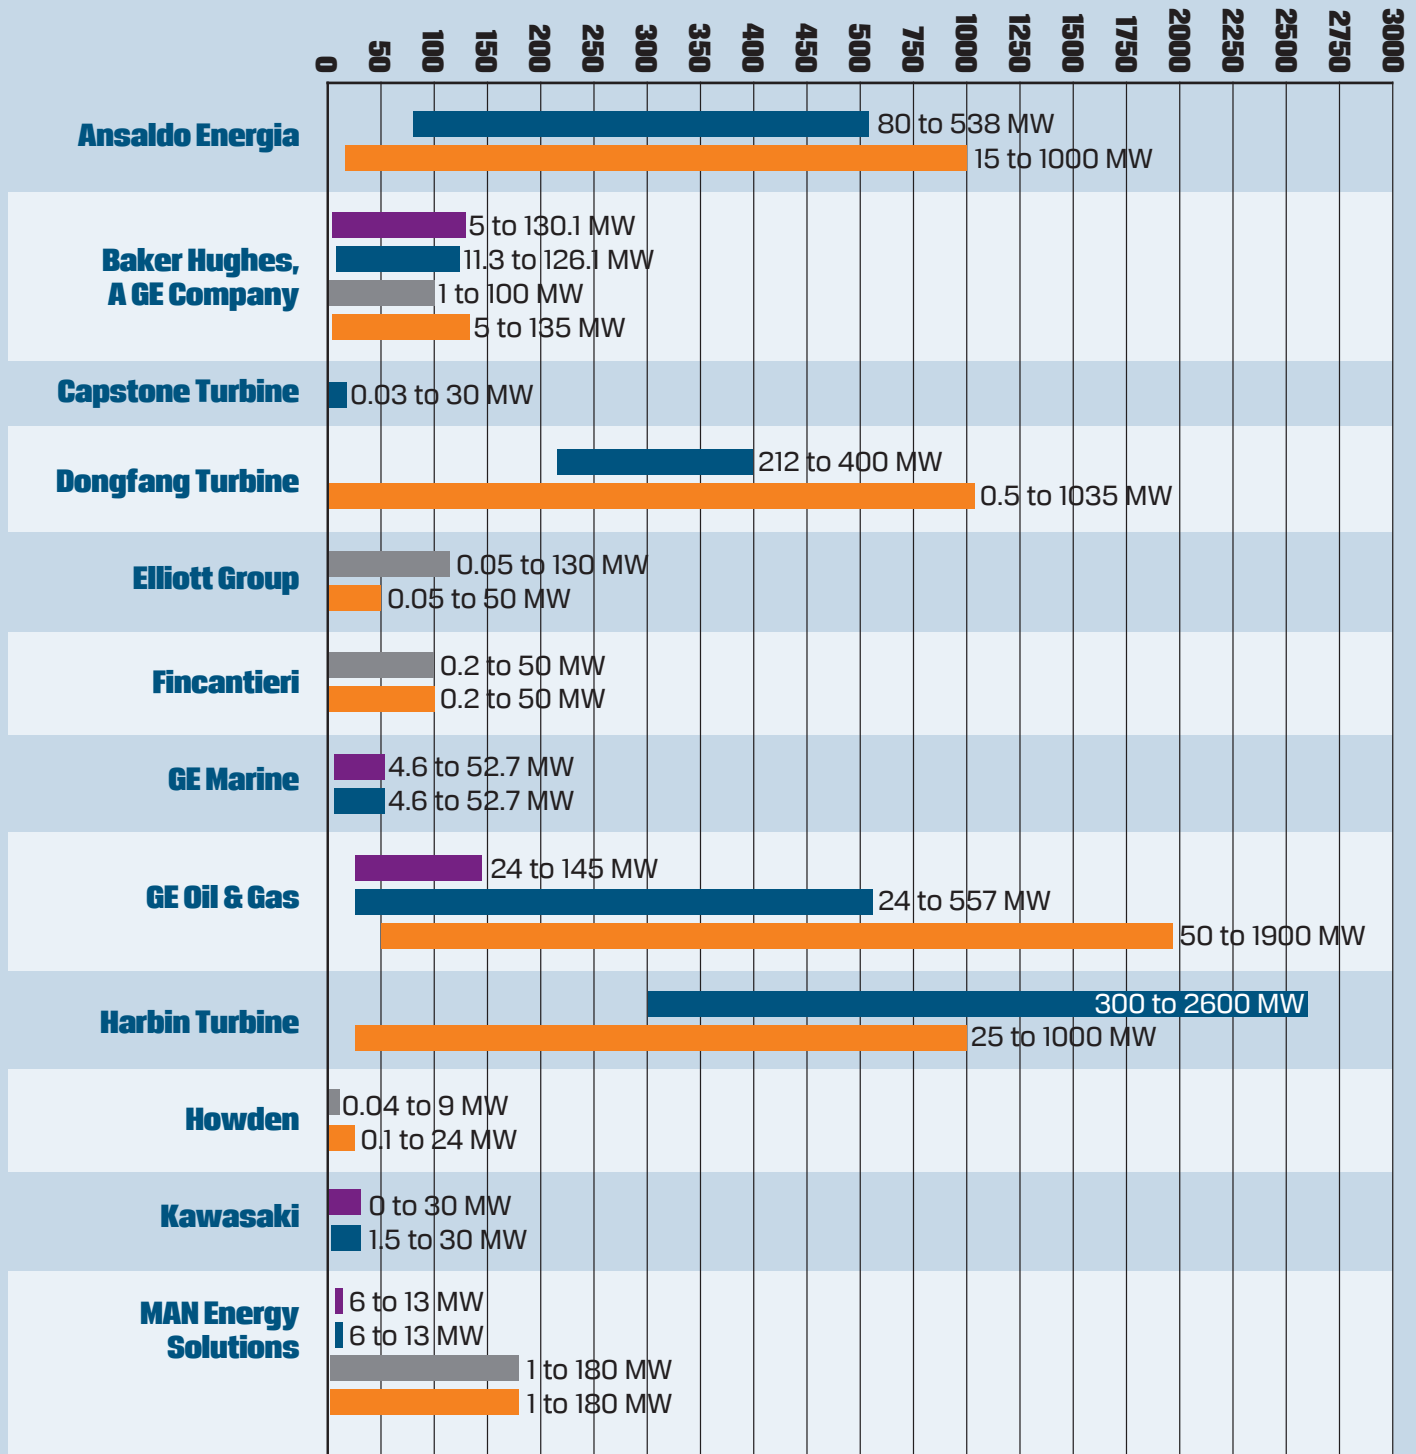

2019

TURBINE

SPECS-AT-A-GLANCE

www.khl.com

Diesel & Gas Turbine
WORLDWIDE

www.diesलगasturbine.com

2019 TURBINE SPECS

-AT-A-GLANCE