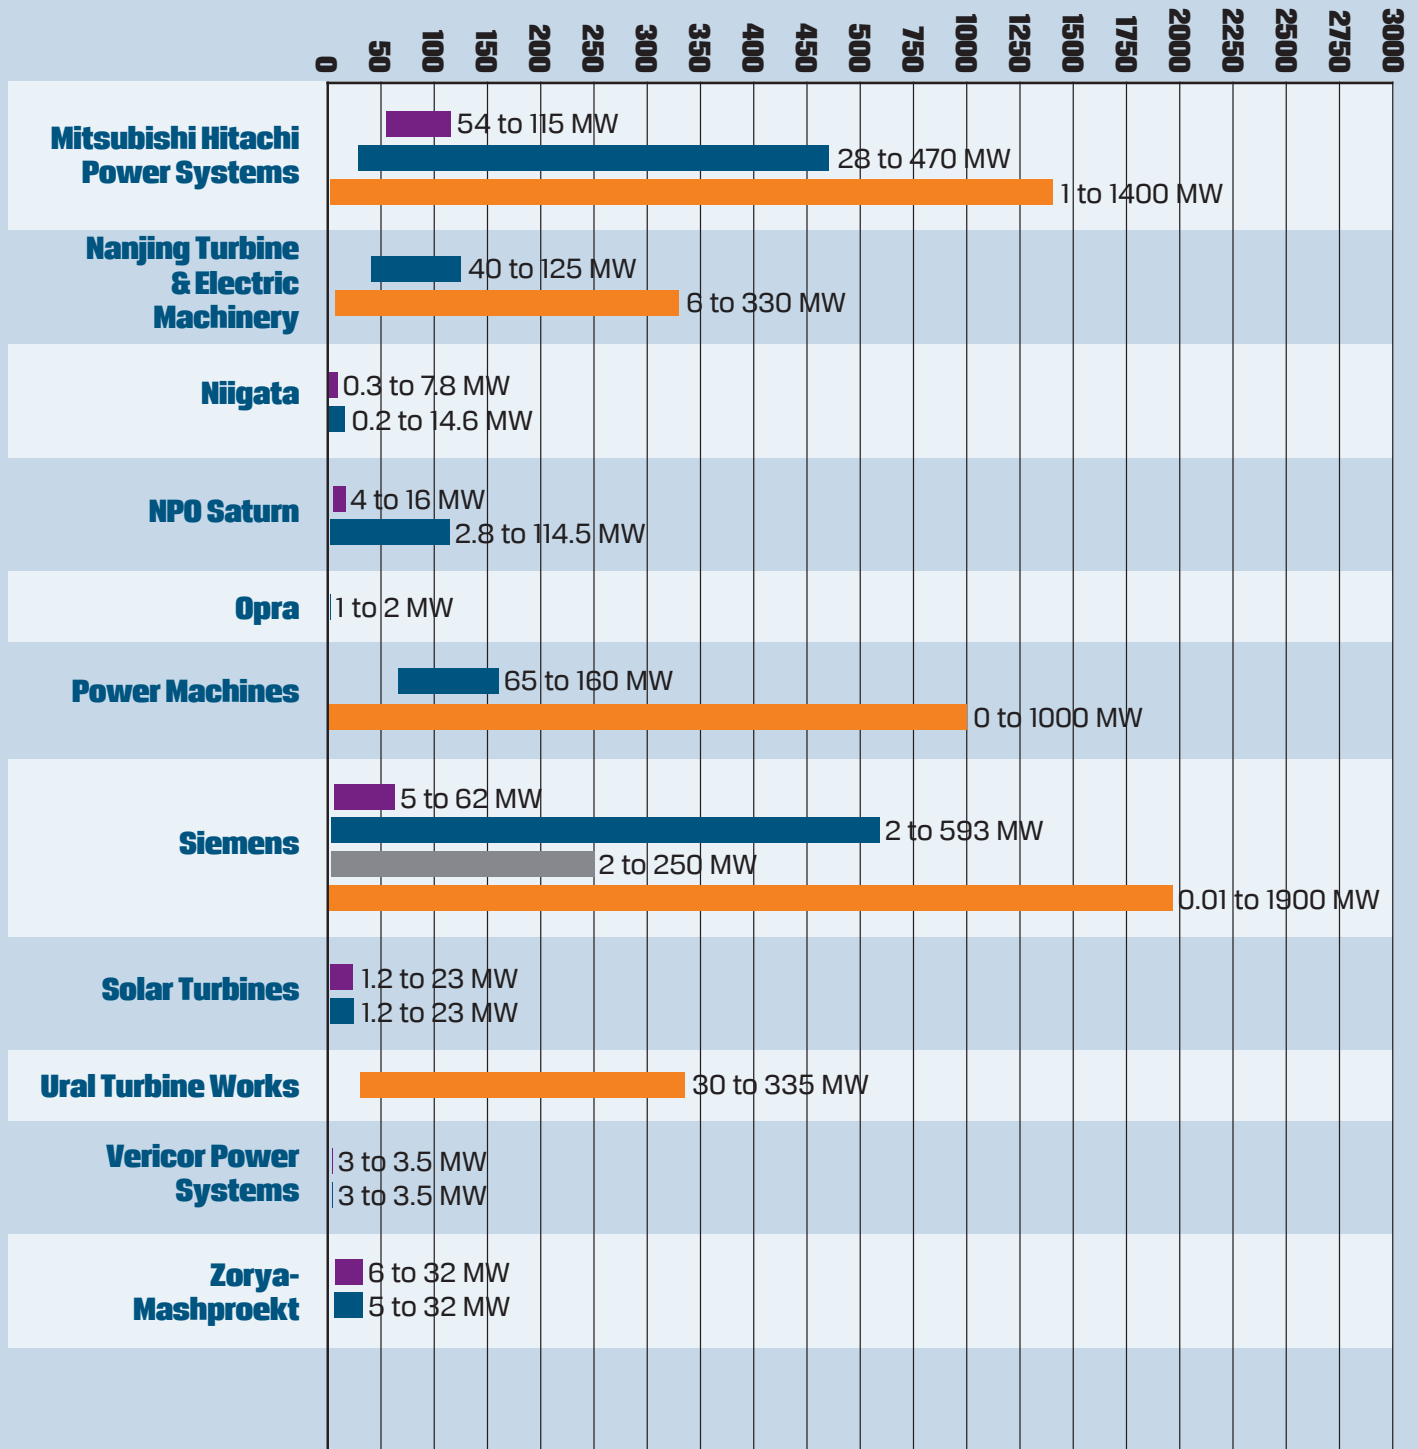

2019

TURBINE

SPECS-AT-A-GLANCE

www.khl.com

Diesel & Gas Turbine
WORLDWIDE

www.diesलगasturbine.com

2019 TURBINE SPECS

-AT-A-GLANCE